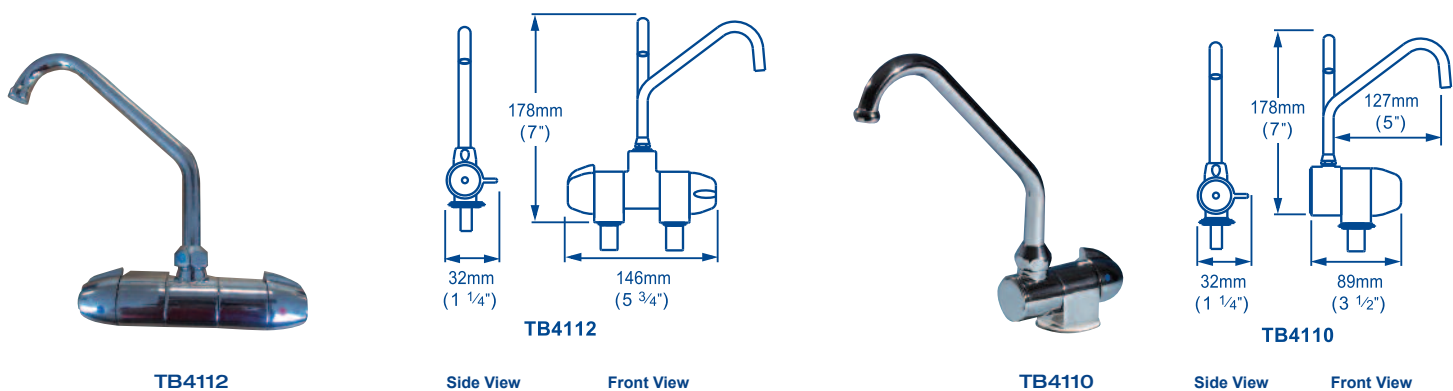

FT1160

Telescopic Faucet
1 Year Warranty

FT1160

FT1276

Tuckaway Faucet
1 Year Warranty

FT1276

Metal Faucet Range

Compact Range

Make the most of your space on board with these slim-line faucets

Hose Connections 3/8" BSP threaded connections
To connect to 3/8" use WX1538B

Tips To maintain polished chrome finish, simply wash down with clean soapy water only, as abrasive cleaning agents may cause damage

i Product Information

Choose the model to suit your installation...	Galley Cold Only	Pull Out Galley	Washdown bib/spigot	Wet bar		Bait station
				cold	mixer	
Description						
Tuckaway and Telescopic Faucet Range						
FT1276 Tuckaway Faucet angled with on/off control						
FT1160 Telescopic Faucet with on / off control						
FT1152 Telescopic control (outlet only)						
Compact Faucet Range						
TB4110 Compact Range - Single faucet cold only with valve (chrome)						
TB4112 Compact Range - Mixer Faucet						
TT4180B Compact Range - Pull Out galley mixer (chrome)						
TB4172 Compact range - washdown bib / spigot						

Compact TB range - comes with 1/2" threaded connections (connection to 15mm Whale Quick Connect Plumbing = use WX1532 adaptor 1/2" BSP)
Tuckaway / Telescopic FT Models - 1/2" / 13mm connections - suitable only for non-pressurized systems
NOTE: These specifications are retail items only. For details of our bulk pack range for boat builders and wholesalers - contact Whale Support