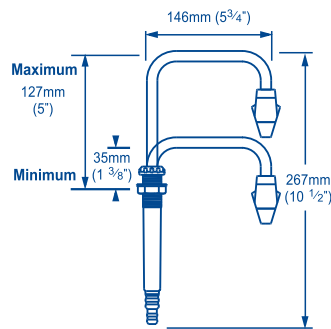

Metal Faucet Range

High quality polished chromed brass faucet range - 2 ranges

- **Compact Range**

Make the most of your space on board with these slim-line faucets

- **Telescopic Range - Ideal for tight spaces**

Telescopic Range Ideal for Tight Spaces

(not suitable for pressurized systems)

Tips

To maintain polished chrome finish, simply wash down with clean soapy water only, as abrasive cleaning agents may cause damage

FT1160