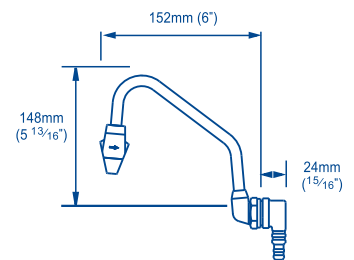

Metal Faucet Range

High quality polished chromed brass faucet range - 2 ranges

- **Compact Range**

Make the most of your space on board with these slim-line faucets

- **Telescopic Range - Ideal for tight spaces**

Telescopic Range Ideal for Tight Spaces

(not suitable for pressurized systems)

Tips

To maintain polished chrome finish, simply wash down with clean soapy water only, as abrasive cleaning agents may cause damage

FT1276